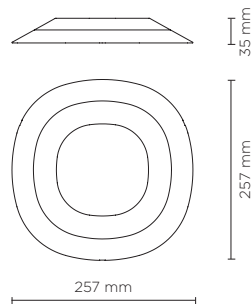

208003

FACE-UP MEDIUM COB

Uplight for outdoor installation on a ground/ floor surface. Phospho-chromatised and polyester powder coated die-cast copper-free aluminium, tempered safety glass and stainless steel screws. With 1 direct 220-240V LUMENS "EDC 47C" COB LED. IP67 rating.

light source	light beam options	lumen output (lm)	lumin. efficacy (lm/w)
3000°K warm-white			
cob led	18°	1.000	66.67
cob led	36°	980	66.34
cob led	60°	960	64.00
4000°K neutral-white			
cob led	18°	1.050	70.00
cob led	36°	1.030	68.67
cob led	60°	1.000	66.67

2700°K CCT available on request

Finish color options:

-  Textured Grey RAL 9006
-  Anthracite Grey RAL 7016
-  Matt Black (on request)

Technical features

Technical data

Wattage	15 WATT
IP Rating	IP67
IK Rating	IK08
Material	High corrosion resistance die-cast copper-free aluminium
Coating	Polyester powder coating with phosphochromating pre-finish
Light source	1 x LUMENS "EDC 47C" COB LED
Screws	Stainless steel
Transformer	Electrical power supply 220/240V 50/60Hz built-in
Glass	Tempered
Power cable	1 mt. power cable included
Gross weight	2,00 Kg