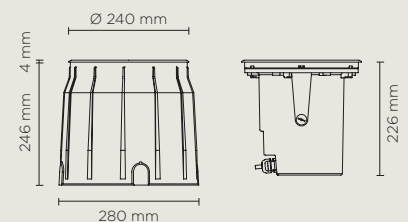

207018

TERRA MAXI WALL-WASHER

Diameter 240mm ground-recessed luminaire for outdoor installation, phosphochromatised and polyester powder coated die-cast copper-free aluminium body and stainless steel AISI 316L frame, tempered safety glass, moulded silicone gasket. Built-in LED driver 220-240V 50-60Hz, with 66 x mid-power SAMSUNG 2835 LED. IP67 rating.

light source	light beam options	lumen output (lm)	lumin. efficacy (lm/w)
2700°K warm-white			
mid-power led	 WALL-WASHER	1.800	75.00
3000°K warm-white			
mid-power led	 WALL-WASHER	1.880	78.33
4000°K neutral-white			
mid-power led	 WALL-WASHER	1.960	81.67

Finish color options:

 Stainless Steel

Technical features

Available on request

Technical data

Wattage	24 WATT
IP Rating	IP67
IK Rating	IK10
Material	high corrosion resistance die-cast copper-free aluminum
Trim	Stainless steel AISI 316L
Coating	polyester powder coating with phosphochromating pre-finish
Light Source	Nr. 66 x mid-power SAMSUNG 2835 LED
Screws	Stainless steel
Transformer	Electrical power supply 220/240V 50/60Hz built-in
Gasket	Silicone rubber
Glass	Tempered
Cable gland	M20
Power cable	1 mt. neoprene power cable included
Gross weight	6,50 Kg