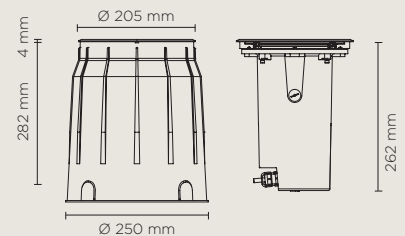

207014

TERRA MEDIUM WALL-WASHER

Diameter 205mm ground-recessed luminaire for outdoor installation, phosphochromatised and polyester powder coated die-cast copper-free aluminium body and stainless steel AISI 316L frame, tempered safety glass, moulded silicone gasket. Built-in LED driver 220-240V 50-60Hz, with 32 x mid-power SAMSUNG 2835 LED. IP67 rating.

light source	light beam options	lumen output (lm)	lumin. efficacy (lm/w)
2700°K warm-white			
mid-power led	WALL-WASHER	900	69.23
3000°K warm-white			
mid-power led	WALL-WASHER	940	72.31
4000°K neutral-white			
mid-power led	WALL-WASHER	980	75.38

Finish color options:

 Stainless Steel

Technical features

Available on request

Technical data

Wattage	13 WATT
IP Rating	IP67
IK Rating	IK10
Material	high corrosion resistance die-cast copper-free aluminum
Trim	Stainless steel AISI 316L
Coating	polyester powder coating with phosphochromating pre-finish
Light Source	Nr. 32 x mid-power SAMSUNG 2835 LED
Screws	Stainless steel
Transformer	Electrical power supply 220/240V 50/60Hz built-in
Gasket	Silicone rubber
Glass	Tempered
Cable gland	M20
Power cable	1 mt. neoprene power cable included
Gross weight	5,40 Kg