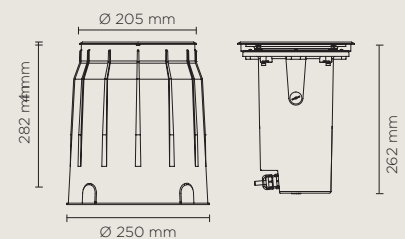

## TERRA MEDIUM COB

Diameter 205mm ground-recessed luminaire for outdoor installation, phospho-chromatised and polyester powder coated die-cast copper-free aluminium body and stainless steel AISI 316L frame, tempered safety glass, moulded silicone gasket. Light source tilt system +/- 15deg from outside. Built-in LED driver 220-240V 50-60Hz, with 1 CREE CXB1512 LED. IP67 rating.

### Technical data

Wattage	13 WATT
IP Rating	IP67
IK Rating	IK10
Material	high corrosion resistance die-cast copper-free aluminum
Trim	Stainless steel AISI 316L
Coating	polyester powder coating with phosphochromating pre-finish
Light Source	Nr. 1 CREE CXB1512 COB LED
Screws	Stainless steel
Transformer	Electrical power supply 220/240V 50/60Hz built in
Gasket	Silicone rubber
Glass	Tempered
Cable gland	M20
Power cable	1 mt. neoprene power cable included
Gross weight	5,40 Kg