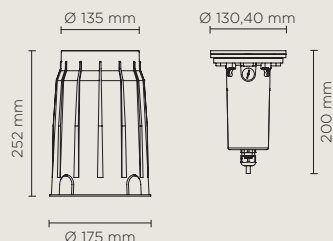

## TERRA MINI TRIMLESS DIFFUSED

Diameter 130mm ground-recessed luminaire for outdoor installation, phosphochromatised and polyester powder coated die-cast copper-free aluminium body, tempered safety glass, moulded silicone gasket. Built-in LED driver 220-240V 50-60Hz, with 16 x mid-power SAMSUNG 2835 LED. IP67 rating.

### Technical data

Wattage	6 WATT
IP Rating	IP67
IK Rating	IK10
Material	high corrosion resistance die-cast copper-free aluminum
Coating	polyester powder coating with phosphochromating pre-finish
Light Source	Nr. 16 x mid-power SAMSUNG 2835 LED
Screws	Stainless steel
Transformer	Electrical power supply 220/240V 50/60Hz built in
Gasket	Silicone rubber
Glass	Tempered
Cable gland	M20
Power cable	1 mt. neoprene power cable included
Gross weight	2,70 Kg