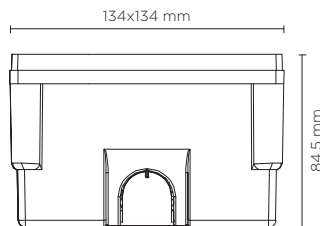

205001

HYDROFLOOR VETRO MEDIUM SQUARE

Square ground-recessed trimless uplight for outdoor installation, phospho-chromatised and polyester powder coated die-cast copper-free aluminium body, tempered safety glass, moulded silicone gasket. Built-in LED driver 220-240V 50-60Hz, with 5 CREE XP-G3 LED. IP67 rating.

light source	light beam options	lumen output (lm)	lumin. efficacy (lm/w)
3000°K warm-white			
high-power led	10°	720	90.00
high-power led	30°	684	85.50
high-power led	45°	650	81.25
4000°K neutral-white			
high-power led	10°	750	93.75
high-power led	30°	713	89.13
high-power led	45°	677	84.63

2700°K CCT available on request

Finish color options:

Glass

Technical features

Technical data

Wattage	8 WATT
IP Rating	IP67
IK Rating	IK10
Material	High corrosion resistance die-cast copper-free aluminum body
Coating	Polyester powder coating with phosphocromating pre-finish
Light source	NR. 5 x 1.5W CREE "XP-G3" LED
Screws	Stainless steel
Transformer	Electronic power supply 220/240V 50/60Hz built-in
Static weight resistance	Max 5000 Kg
Gasket	Silicone rubber
Glass	Tempered
Cable gland	PG9
Power cable	1 mt. neoprene power cable included
Gross weight	1,40 Kg
Included	Polypropilene recessing box included