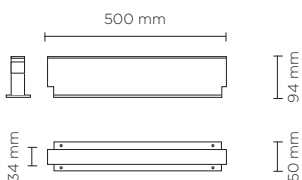

## LINE VETRO SLIM 500

Linear slim ground-recessed luminaire for outdoor installation, length 500 mm, anodized extruded aluminum body, opal resin diffuser, anodized aluminum housing for recess. 24V DC remote driver needed, Low power 36 Epistar SMD5050 LED. IP67 rating.

light source	light beam options	lumen output (lm)	lumin. efficacy (lm/w)
<b>3000°K warm-white</b>			
SMD 5050 LED	90°	150	21.43

### Technical data

Wattage	7 WATT
IP Rating	IP67
IK Rating	IK09
Material	High corrosion resistance extruded copper-free aluminum body
Light source	NR. 36 x Epistar SMD5050 LED
Screws	Stainless steel
Housing	Anodized aluminum
Remote driver	24V DC Needed
Static weight resistance	Max 3000 Kg
Diffuser	Opal resin
Power cable	Double 0.5 mt. neoprene power cable included, supplied with male/female quick coupling for in-line installation.
Gross weight	2,10 Kg