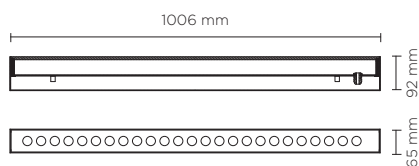

204002

LINE VETRO

Linear ground-recessed luminaire for outdoor installation, length 1.000mm, anodized extruded aluminium body, tempered safety glass, moulded silicone gaskets, stainless steel housing for recess. 350/500mA remote driver needed, with 25 CREE XP-G3 LED. IP67 rating.

light source	light beam options	lumen output (lm)	lumin. efficacy (lm/w)
3000°K warm-white			
high-power led	10°	3.600	96.00
high-power led	30°	3.420	91.25
high-power led	45°	3.249	86.67
high-power led	Asymmetric Wall-Washer	3.420	91.25
4000°K neutral-white			
high-power led	10°	3.750	100.00
high-power led	30°	3.563	95.00
high-power led	45°	3.385	90.25
high-power led	Asymmetric Wall-Washer	3.563	95.00

Finish color options:

Glass

Technical features

Technical data

Wattage	37 WATT
IP Rating	IP67
IK Rating	IK09
Material	High corrosion resistance extruded copper-free aluminum body
Coating	Polyester powder coating with phosphochromating pre-finish
Light source	N. 25 CREE XP-G3 LED
Screws	Stainless steel
Housing	Stainless steel for recess included
Driver	350/500 MA Remote driver needed
Static weight resistance	Max 3000 Kg
Glass	Tempered
Power cable	1 mt. neoprene power cable included.
Gross weight	5,10 Kg