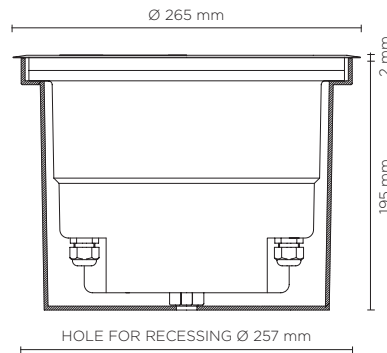

201034

HYDROFLOOR MAXI

Round ground-recessed luminaire for outdoor installation, Phospho-chromatised and polyester powder coated die-cast copper-free aluminium body and stainless steel AISI 304 frame, tempered safety glass, moulded silicone gasket.

Built-in LED driver 220-240V 50-60Hz, with 8 CREE XP-G3 LED. IP67 rating.

light source	light beam options	lumen output (lm)	lumin. efficacy (lm/w)
3000°K warm-white			
high-power led	10°	1.152	96.00
high-power led	30°	1.095	91.25
high-power led	45°	1.040	86.67
4000°K neutral-white			
high-power led	10°	1.200	100.00
high-power led	30°	1.140	95.00
high-power led	45°	1.083	90.25

Finish color options:

Stainless Steel

Technical features

Available on request

Technical data

Wattage	12 WATT
IP Rating	IP67
IK Rating	IK10
Material	High corrosion resistance die-cast copper-free aluminum body
Trim	Stainless steel AISI 304
Coating	Polyester powder coating with phosphochromating pre-finish
Light source	NR. 8 x 1.5W CREE "XP-G3" LED
Screws	Stainless steel
Transformer	Electronic power supply 220/240V 50/60Hz built-in
Static weight resistance	Max 5000 Kg
Gasket	Silicone rubber
Glass	Tempered
Cable gland	Double M20
Adjustable	+/- 15 degrees
Power cable	1 mt. neoprene power cable included
Gross weight	5,00 Kg
Included	Polypropilene recessing box included

HydroFloor MAXI LED SQUARE available on request