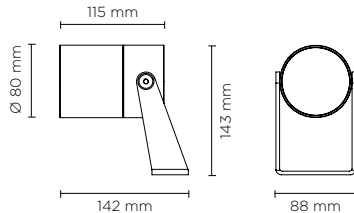

# NANOSPOT MEDIUM STEEL COB

Projector for outdoor installation on a façade/wall. Completely realised in stainless steel AISI 316L, tempered safety glass, moulded silicone gasket and stainless steel screws. With 1 direct 220-240V LUMENS "EDC 47C" COB LED. IP66 rating.

**Finish color options:**

 Stainless Steel

**Technical features**

**Technical data**

Wattage	10 WATT
IP Rating	IP66
IK Rating	IK09
Material	Stainless steel AISI 316L
Light source	1 x LUMENS "EDC 47C" COB LED
Screws	Stainless steel
Transformer	Electrical power supply 220/240V 50/60Hz built-in
Gasket	Silicone rubber
Glass	Tempered
Power cable	1,5 mt. power cable included
Gross weight	2,30 Kg