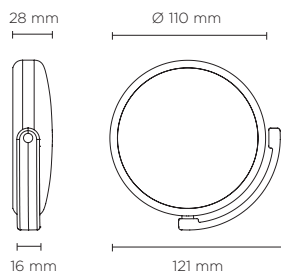

# COINY

Projector for outdoor installation on a façade/wall. Phospho-chromatised and polyester powder coated die-cast copper-free aluminium, tempered safety glass, moulded silicone gasket and stainless steel screws. With 1 direct 220-240V LUMENS "EDC 38C" COB LED. IP66 rating.

light source	light beam options	lumen output (lm)	lumin. efficacy (lm/w)
<b>3000°K warm-white</b>			
cob led	18°	400	50.00
cob led	36°	390	48.75
cob led	60°	375	46.88
<b>4000°K neutral-white</b>			
cob led	18°	410	51.25
cob led	36°	400	50.00
cob led	60°	385	48.13

### Technical data

Wattage	8 WATT
IP Rating	IP66
IK Rating	IK08
Material	high corrosion resistance die-cast copper-free aluminum body
Coating	polyester powder coating with phosphochromating pre-finish
Light source	1 x LUMENS "EDC 38C" COB LED
Screws	Stainless steel
Transformer	Electrical power supply 220/240V 50/60Hz built-in
Gasket	Silicone rubber
Glass	Tempered
Power cable	1 mt. power cable included
Gross weight	1,20 Kg