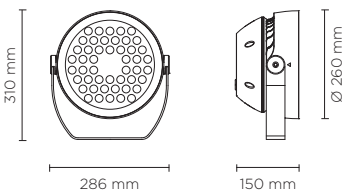

101801		LIGHTBEAM-18
light source	light beam options	lumen output (lm)
3000°K warm-white		
high-power led	8° / 15° / 30° / 45° / 60° / 15x60° / 20x40°	2.702
4000°K neutral-white		
high-power led	8° / 15° / 30° / 45° / 60° / 15x60° / 20x40°	2.758

Technical data	
Wattage	36 WATT
Light source	NR. 18 OSRAM LED
Gross weight	2,60 Kg

101802		LIGHTBEAM-30
light source	light beam options	lumen output (lm)
3000°K warm-white		
high-power led	8° / 15° / 30° / 45° / 60° / 15x60° / 20x40°	4.887
4000°K neutral-white		
high-power led	8° / 15° / 30° / 45° / 60° / 15x60° / 20x40°	4.986

Technical data	
Wattage	60 WATT
Light source	NR. 30 OSRAM LED
Gross weight	5,20 Kg

101803		LIGHTBEAM-48
light source	light beam options	lumen output (lm)
3000°K warm-white		
high-power led	8° / 15° / 30° / 45° / 60° / 15x60° / 20x40°	6.277
4000°K neutral-white		
high-power led	8° / 15° / 30° / 45° / 60° / 15x60° / 20x40°	6.405

Technical data	
Wattage	100 WATT
Light source	NR. 48 OSRAM LED
Gross weight	7,30 Kg

101804		LIGHTBEAM-60
light source	light beam options	lumen output (lm)
3000°K warm-white		
high-power led	8° / 15° / 30° / 45° / 60° / 15x60° / 20x40°	12.135
4000°K neutral-white		
high-power led	8° / 15° / 30° / 45° / 60° / 15x60° / 20x40°	12.383