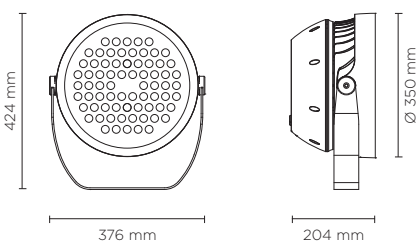

101801		LIGHTBEAM-18
light source	light beam options	lumen output (lm)
3000°K warm-white		
high-power led	8° / 15° / 30° / 45° / 60° / 15x60° / 20x40°	2.702
4000°K neutral-white		
high-power led	8° / 15° / 30° / 45° / 60° / 15x60° / 20x40°	2.758

Technical data	
Wattage	36 WATT
Light source	NR. 18 OSRAM LED
Gross weight	2,60 Kg

101802		LIGHTBEAM-30
light source	light beam options	lumen output (lm)
3000°K warm-white		
high-power led	8° / 15° / 30° / 45° / 60° / 15x60° / 20x40°	4.887
4000°K neutral-white		
high-power led	8° / 15° / 30° / 45° / 60° / 15x60° / 20x40°	4.986

Technical data	
Wattage	60 WATT
Light source	NR. 30 OSRAM LED
Gross weight	5,20 Kg

101803		LIGHTBEAM-48
light source	light beam options	lumen output (lm)
3000°K warm-white		
high-power led	8° / 15° / 30° / 45° / 60° / 15x60° / 20x40°	6.277
4000°K neutral-white		
high-power led	8° / 15° / 30° / 45° / 60° / 15x60° / 20x40°	6.405

Technical data	
Wattage	100 WATT
Light source	NR. 48 OSRAM LED
Gross weight	7,30 Kg

101804		LIGHTBEAM-60
light source	light beam options	lumen output (lm)
3000°K warm-white		
high-power led	8° / 15° / 30° / 45° / 60° / 15x60° / 20x40°	12.135
4000°K neutral-white		
high-power led	8° / 15° / 30° / 45° / 60° / 15x60° / 20x40°	12.383