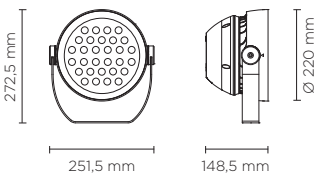

Technical features

Technical data

IP Rating	IP66
IK Rating	IK08
Material	High corrosion resistance die-cast copper-free aluminum body
Coating	Polyester powder coating with phosphochromating pre-finish
Light source	OSRAM OSOLON SSL 80 LED
Screws	Stainless steel
Transformer	Built-in or remote, as per customer preference
Gasket	Silicone rubber
Glass	Tempered
Power cable	1 mt. power cable included

Technical data	
Wattage	36 WATT
Light source	NR. 18 OSRAM LED
Gross weight	2,60 Kg

101802		LIGHTBEAM-30
light source	light beam options	lumen output (lm)
3000°K warm-white		
high-power led	8° / 15° / 30° / 45° / 60° / 15x60° / 20x40°	4.887
4000°K neutral-white		
high-power led	8° / 15° / 30° / 45° / 60° / 15x60° / 20x40°	4.986

Technical data	
Wattage	60 WATT
Light source	NR. 30 OSRAM LED
Gross weight	5,20 Kg

101803		LIGHTBEAM-48
light source	light beam options	lumen output (lm)
3000°K warm-white		
high-power led	8° / 15° / 30° / 45° / 60° / 15x60° / 20x40°	6.277
4000°K neutral-white		
high-power led	8° / 15° / 30° / 45° / 60° / 15x60° / 20x40°	6.405

Technical data	
Wattage	100 WATT
Light source	NR. 48 OSRAM LED
Gross weight	7,30 Kg

101804		LIGHTBEAM-60
light source	light beam options	lumen output (lm)
3000°K warm-white		
high-power led	8° / 15° / 30° / 45° / 60° / 15x60° / 20x40°	12.135
4000°K neutral-white		
high-power led	8° / 15° / 30° / 45° / 60° / 15x60° / 20x40°	12.383