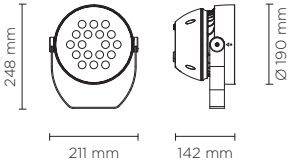

Technical features

Technical data

IP Rating	IP66
IK Rating	IK08
Material	High corrosion resistance die-cast copper-free aluminum body
Coating	Polyester powder coating with phosphochromating pre-finish
Light source	OSRAM OSOLON SSL 80 LED
Screws	Stainless steel
Transformer	Built-in or remote, as per customer preference
Gasket	Silicone rubber
Glass	Tempered
Power cable	1 mt. power cable included

Technical data	
Wattage	36 WATT
Light source	NR. 18 OSRAM LED
Gross weight	2,60 Kg

101802		LIGHTBEAM-30
light source	light beam options	lumen output (lm)
3000°K warm-white		
high-power led	8° / 15° / 30° / 45° / 60° / 15x60° / 20x40°	4.887
4000°K neutral-white		
high-power led	8° / 15° / 30° / 45° / 60° / 15x60° / 20x40°	4.986

Technical data	
Wattage	60 WATT
Light source	NR. 30 OSRAM LED
Gross weight	5,20 Kg

101803		LIGHTBEAM-48
light source	light beam options	lumen output (lm)
3000°K warm-white		
high-power led	8° / 15° / 30° / 45° / 60° / 15x60° / 20x40°	6.277
4000°K neutral-white		
high-power led	8° / 15° / 30° / 45° / 60° / 15x60° / 20x40°	6.405

Technical data	
Wattage	100 WATT
Light source	NR. 48 OSRAM LED
Gross weight	7,30 Kg

101804		LIGHTBEAM-60
light source	light beam options	lumen output (lm)
3000°K warm-white		
high-power led	8° / 15° / 30° / 45° / 60° / 15x60° / 20x40°	12.135
4000°K neutral-white		
high-power led	8° / 15° / 30° / 45° / 60° / 15x60° / 20x40°	12.383