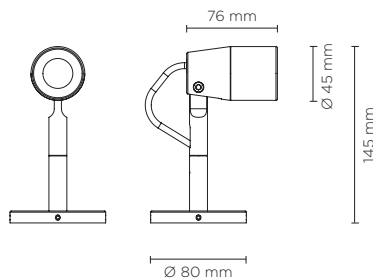

101701

FLAMINGO MICRO

Designed by
NAVA + AROSIO

Diam. 45 mm micro-projector for external use, ideal to light bushes, flowerbed and gardens in general. Body made in turned and anodized aluminum. In horizontal axis it can be oriented up to 30° down and up to 90° up. Remote 24V DC driver needed, with 1 x CREE "XPG2" LED. IP66 rating.

| light source | light beam options | lumen output (lm) | lumin. efficacy (lm/w) |
|--|--------------------|-------------------|------------------------|
| 3000°K warm-white | | | |
| high-power led | 8° | 100 | 50.00 |
| high-power led | 20° | 95 | 47.50 |
| high-power led | 40° | 90 | 45.00 |
| 4000°K neutral-white | | | |
| high-power led | 8° | 105 | 52.50 |
| high-power led | 20° | 100 | 50.00 |
| high-power led | 40° | 95 | 47.50 |
| 2700°K CCT available on request | | | |

Finish color options:

■ Matt Black

Technical features

Technical data

| | |
|---------------|-----------------------------------|
| Wattage | 2 WATT |
| IP Rating | IP66 |
| IK Rating | IK08 |
| Material | Turned and hard anodized aluminum |
| Light source | 1 x CREE "XPG2" LED |
| Screws | Stainless steel |
| Remote driver | Constant voltage 24V DC |
| Gasket | Silicone rubber |
| Glass | Tempered |
| Power cable | 1,5 mt. power cable included |
| Gross weight | 1,70 Kg |

AC068 PIPE L 300 mm

Extension pipe length 300 mm made in anodized aluminum.

AC069 PIPE L 600 mm

Extension pipe length 600 mm made in anodized aluminum.

AC070 PIPE L 900 mm

Extension pipe length 900 mm made in anodized aluminum.