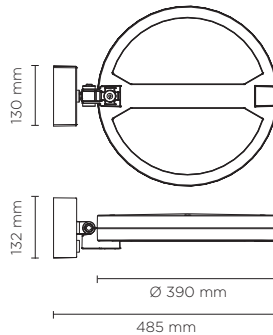

## CITY WALL 24+24

Round wall mounted luminaire for outdoor installation, with downward asymmetric light distribution. Phospho-chromatised and polyester powder coated die-cast copper-free aluminium body, tempered safety glass, moulded silicone gasket and stainless steel screws. Built-in LED driver/s, with 48 CREE XP-G3 LED. IP66 rating.

### Technical data

Wattage	72 WATT
IP Rating	IP66
IK Rating	IK09
Material	High corrosion resistance die-cast copper-free aluminum body
Coating	Polyester powder coating with phosphocromating pre-finish
Light source	NR. 48 x 1.5W CREE "XP-G3" LED
Screws	Stainless steel
Transformer	Electronic power supply 220/240V 50/60Hz built-in
Gasket	Silicone rubber
Glass	Tempered
Power cable	3 mt. neoprene power cable included
Gross weight	6,50 Kg