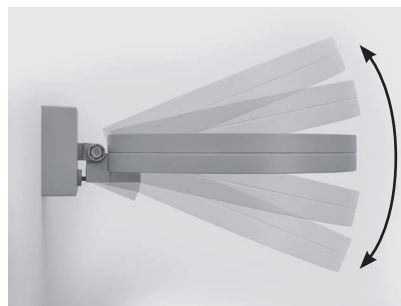

## CITY WALL 24+24

Round wall mounted luminaire for outdoor installation, with downward asymmetric light distribution. Phospho-chromatised and polyester powder coated die-cast copper-free aluminium body, tempered safety glass, moulded silicone gasket and stainless steel screws. Built-in LED driver/s, with 48 CREE XP-G3 LED. IP66 rating.