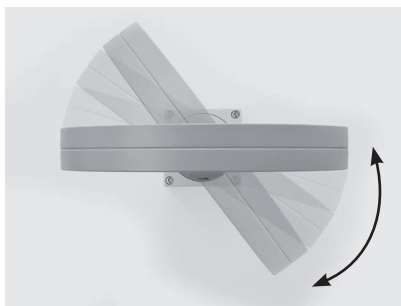

## CITY WALL 24+24

Round wall mounted luminaire for outdoor installation, with downward asymmetric light distribution. Phospho-chromatised and polyester powder coated die-cast copper-free aluminium body, tempered safety glass, moulded silicone gasket and stainless steel screws. Built-in LED driver/s, with 48 CREE XP-G3 LED. IP66 rating.

light source	light beam options	lumen output (lm)	lumin. efficacy (lm/w)
<b>3000°K warm-white</b>			
high-power led	 Cycle route pedestrian	6.192	96.00
high-power led	 Street	6.192	96.00