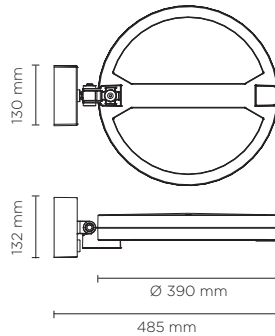

101201

CITY WALL 12+12

Round wall mounted luminaire for outdoor installation, with downward asymmetric light distribution. Phospho-chromatised and polyester powder coated die-cast copper-free aluminium body, tempered safety glass, moulded silicone gasket and stainless steel screws. Built-in LED driver/s, with 24 CREE XP-G3 LED. IP66 rating.

light source	light beam options	lumen output (lm)	lumin. efficacy (lm/w)
3000°K warm-white			
high-power led	 Cycle route pedestrian	3.456	96.00
high-power led	 Street	3.456	96.00

Finish color options:

-  Textured Grey RAL 9006
-  Anthracite Grey RAL 7016
-  Matt Black (on request)

Technical features

Available on request

Technical data

Wattage	36 WATT
IP Rating	IP66
IK Rating	IK09
Material	High corrosion resistance die-cast copper-free aluminum body
Coating	Polyester powder coating with phosphochromating pre-finish
Light source	NR. 24 x 1.5W CREE "XP-G3" LED
Screws	Stainless steel
Transformer	Electronic power supply 220/240V 50/60Hz built-in
Gasket	Silicone rubber
Glass	Tempered
Power cable	3 mt. neoprene power cable included
Gross weight	6,50 Kg