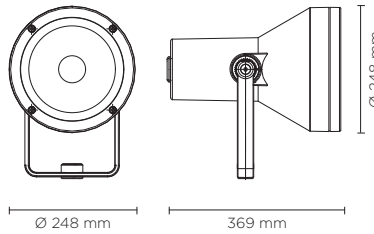

101106

FLASH MEGA COB

Round floodlight for outdoor installation on a façade/wall. Phospho-chromatised and polyester powder coated die-cast copper-free aluminium body, tempered safety glass, moulded silicone gasket and stainless steel screws. Built-in LED driver 220-240V 50-60Hz, with 1 CREE CXB 3070 COB LED. IP65 rating.

light source	light beam options	lumen output (lm)	lumin. efficacy (lm/w)
3000°K warm-white			
cob led	M 35°	4.730	86.00
4000°K neutral-white			
cob led	M 35°	4.980	90.54
2700°K CCT available on request			

Finish color options:

- Textured Grey
RAL 9006
- Anthracite Grey
RAL 7016
- Matt Black
(on request)

Technical features

Available on request

Technical data

Wattage	55 WATT
IP Rating	IP65
IK Rating	IK09
Material	High corrosion resistance die-cast copper-free aluminium body
Coating	Polyester powder coating with phosphochromating pre-finish
Light source	NR. 1 CREE CXB 3070 COB LED
Screws	Stainless steel
Transformer	Electronic power supply 220/240V 50/60Hz built-in
Gasket	Silicone rubber
Glass	Tempered
Cable gland	Double nickel-plated brass cable gland PG11
Power cable	1 mt. neoprene power cable included
Gross weight	5,00 Kg