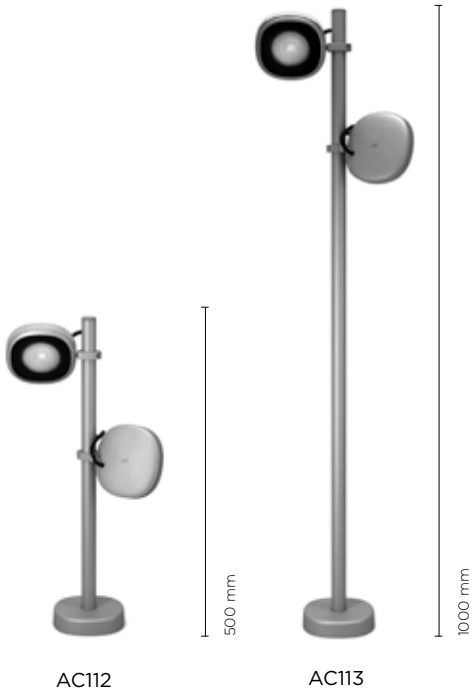

## COINY BOLLARD

Projector for outdoor installation on a façade/wall. Phospho-chromatised and polyester powder coated die-cast copper-free aluminium, tempered safety glass, moulded silicone gasket and stainless steel screws. With 1 direct 220-240V LUMENS "EDC 38C" COB LED. IP66 rating.

### Technical data

Wattage	8 WATT
IP Rating	IP66
IK Rating	IK08
Material	High corrosion resistance die-cast copper-free aluminium body
Coating	Polyester powder coating with phosphochromating pre-finish
Light source	1 x LUMENS "EDC 38C" COB LED
Screws	Stainless steel
Transformer	Electrical power supply 220/240V 50/60Hz built-in
Gasket	Silicone rubber
Glass	Tempered
Power cable	1 mt. power cable included
Gross weight	1,20 Kg

AC112

PIPE L 500 mm + BASE

Extension pipe length 500 mm made in anodized aluminum with phospho-chromatised and polyester powder coating; complete with fixing base.

AC113

PIPE L 1000 mm + BASE

Extension pipe length 1.000 mm made in anodized aluminum with phospho-chromatised and polyester powder coating; complete with fixing base.

## OPTIONAL

AC044  
SPIKE

AC111  
VISOR

AC0110  
HONEYCOMB LOUVER