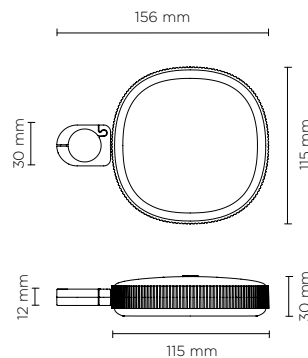

## COINY BOLLARD

Projector for outdoor installation on a façade/wall. Phospho-chromatised and polyester powder coated die-cast copper-free aluminium, tempered safety glass, moulded silicone gasket and stainless steel screws. With 1 direct 220-240V LUMENS "EDC 38C" COB LED. IP66 rating.

light source	light beam options	lumen output (lm)	lumin. efficacy (lm/w)
<b>3000°K warm-white</b>			
cob led	M 18°	400	50.00
cob led	M 36°	390	48.75
cob led	M 60°	375	46.88
<b>4000°K neutral-white</b>			
cob led	M 18°	410	51.25
cob led	M 36°	400	50.00
cob led	M 60°	385	48.13

### Technical data

Wattage	8 WATT
IP Rating	IP66
IK Rating	IK08
Material	High corrosion resistance die-cast copper-free aluminium body
Coating	Polyester powder coating with phosphochromating pre-finish
Light source	1 x LUMENS "EDC 38C" COB LED
Screws	Stainless steel
Transformer	Electrical power supply 220/240V 50/60Hz built-in
Gasket	Silicone rubber
Glass	Tempered
Power cable	1 mt. power cable included
Gross weight	1,20 Kg

AC112

PIPE L 500 mm + BASE

Extension pipe length 500 mm made in anodized aluminum with phospho-chromatised and polyester powder coating; complete with fixing base.

AC113

PIPE L 1000 mm + BASE

Extension pipe length 1.000 mm made in anodized aluminum with phospho-chromatised and polyester powder coating; complete with fixing base.