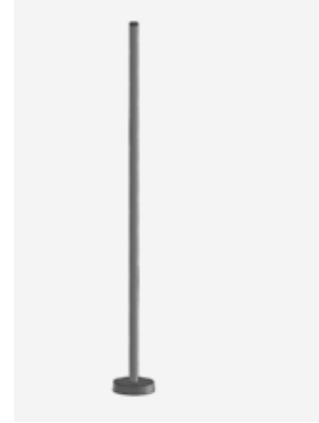

## COINY BOLLARD

Projector for outdoor installation on a façade/wall. Phospho-chromatised and polyester powder coated die-cast copper-free aluminium, tempered safety glass, moulded silicone gasket and stainless steel screws. With 1 direct 220-240V LUMENS "EDC 38C" COB LED. IP66 rating.

AC112

PIPE L 500 mm + BASE

Extension pipe length 500 mm made in anodized aluminum with phospho-chromatised and polyester powder coating; complete with fixing base.

AC113

PIPE L 1000 mm + BASE

Extension pipe length 1.000 mm made in anodized aluminum with phospho-chromatised and polyester powder coating; complete with fixing base.

## OPTIONAL

AC044  
SPIKE

AC111  
VISOR

AC0110  
HONEYCOMB LOUVER