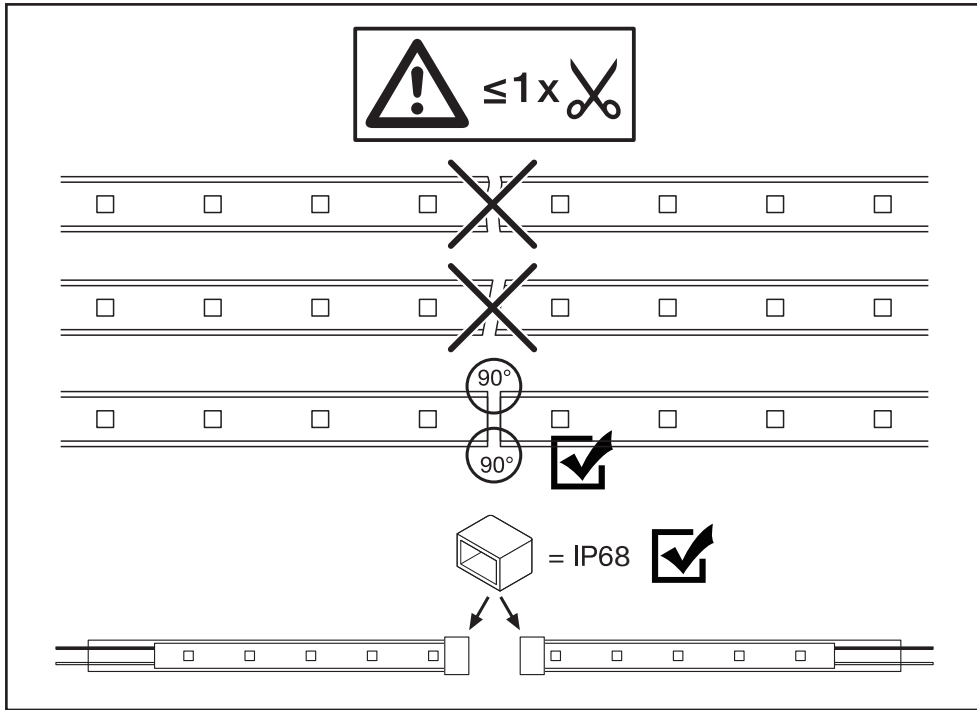

HYDROCOVE IP68 24V DC

-402101	HYDROCOVE x36	5000	LED
	9W/meter		
-402102	HYDROCOVE x70	5000	LED
	18W/meter		

5Mtr/Reel

CE RoHS IP68

p.u.k. Italian Architectural Lighting