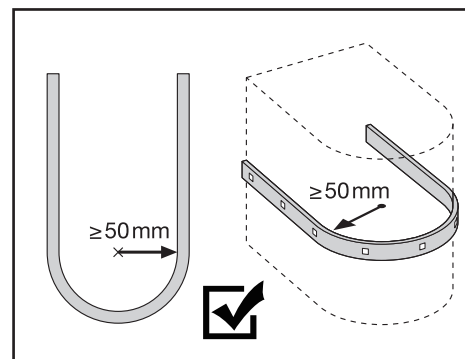

HYDROCOVE IP68 24V DC

-402101	HYDROCOVE x36	5000	LED
	9W/meter		
-402102	HYDROCOVE x70	5000	LED
	18W/meter		

5Mtr/Reel

CE RoHS IP68

p.u.k. Italian Architectural Lighting