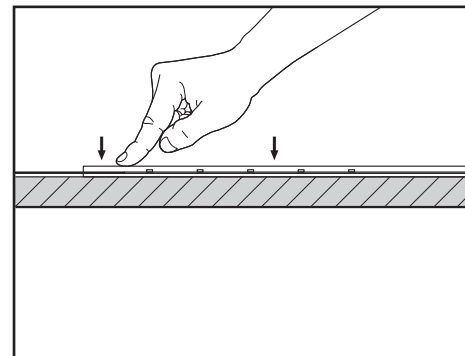

HYDROCOVE IP68 24V DC

-402101	HYDROCOVE x36	5000	LED
	9W/meter		
-402102	HYDROCOVE x70	5000	LED
	18W/meter		

5Mtr/Reel

CE RoHS IP68

p.u.k. Italian Architectural Lighting