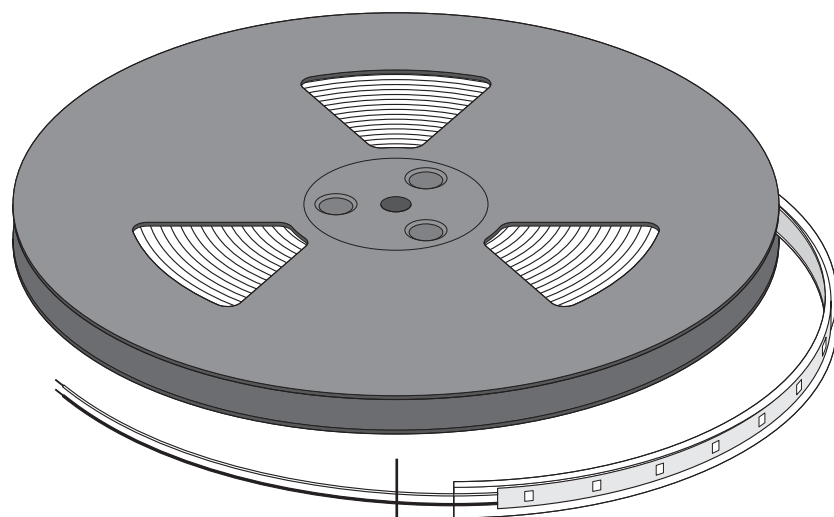

HYDROCOVE IP68 24V DC

-402101	HYDROCOVE x36	5000	LED
	9W/meter		
-402102	HYDROCOVE x70	5000	LED
	18W/meter		

5Mtr/Reel

CE RoHS IP68

p.u.k. Italian Architectural Lighting