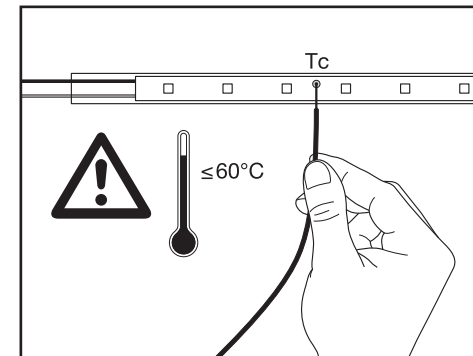

HYDROCOVE IP68 24V DC

-402101	HYDROCOVE x36	5000	LED
	9W/meter		
-402102	HYDROCOVE x70	5000	LED
	18W/meter		

5Mtr/Reel

CE RoHS IP68

p.u.k. Italian Architectural Lighting