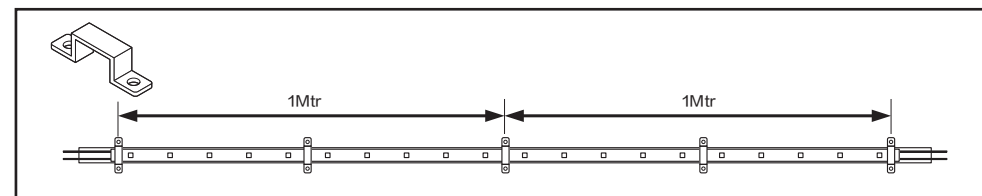

HYDROCOVE IP68 24V DC

-402101	HYDROCOVE x36	5000	LED
	9W/meter		
-402102	HYDROCOVE x70	5000	LED
	18W/meter		

5Mtr/Reel

CE RoHS IP68

p.u.k. Italian Architectural Lighting