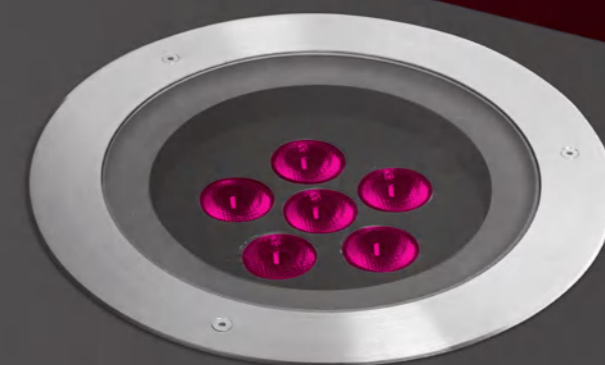

The internationally renowned Hydrofloor range by P.U.K. which consists in a huge variety of different ground recessed luminaires has been further improved by including a RGBW led version for two fixtures in the new 2021 catalogue.

Hydrofloor can be discreetly hidden in any floorcovering by creating a line of spots to surround plants, fountains, seatings and revealing a magic atmosphere at nightfall to enhance the architecture and the whole context.

Hydrofloor range addresses all the possible applications and meets any design requirement. The choice is between different sizes, light outputs and different intensity for any kind of desired effects. And with the new 2021 PUK catalogue, there are 2 more options which are the RGBW version of Hydrofloor MEDIUM and MAXI equipped with DMX. Medium comes with 3 CREE "XML" LED while Maxi comes with 6 CREE "XML" LED.

Reliability and resistance characterize the entire Hydrofloor range and P.U.K. professionals are there to give a proper consultancy to find the perfect lighting solutions for any kind of outdoor lighting project.

Ø 190 x h 212 mm
hole for recessing Ø 179 mm

Ø 265 x h 197 mm
hole for recessing Ø 257 mm

Stainless Steel

WATT min - max	|	14 - 28
lumen package	|	457 - 1.000

DMX

HYDRO FLOOR

PEARLS OF LIGHT