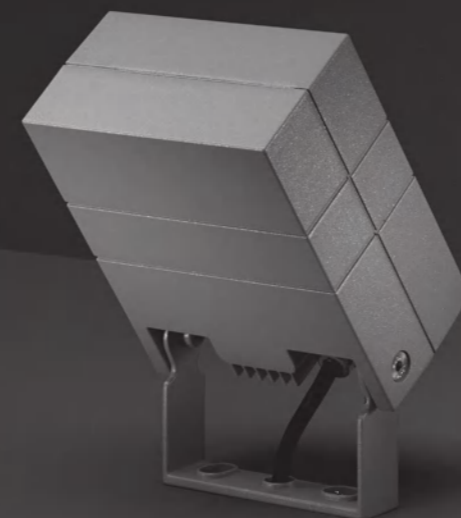

CASE

P.U.K. collection of high quality foodlights is extensive in order to fulfill all possible lighting design requirements.

Foodlights are specifically developed to direct the light beam to the exact spot and to enhance architecture element. This feature opens to a quantity of outdoor applications to highlight building details, columns, decoration as well as trees and bushes in a garden or a patio.

Every foodlight is compact and perfectly integrates in any architectural context with style. CASE represents a complete line of 9 spotlights which are different in terms of sizes and types of light source.

With the new 2021 P.U.K. Catalogue, 2 CASE models, Medium and Maxi, are now available with 3 or 6 x CREE Xml color RGBW LED with DMX interface integrated.

CASE range comes with a fixing bracket or an earth spike, an extended fixing bracket is optional. Colors of the finishing are textured grey, anthracite grey and matt black upon request.

Whatever is the desired result, it's always the case to include CASE in your lighting project!

160 x 235 x 85,5 mm

244 x 378 x 128 mm

- Textured Grey
  RAL 9006
- Anthracite Grey
  RAL 7016
- Matt Black
  (on request)

WATT min - max	|	14 - 28
lumen package	|	457 - 1.000

DMX

CASE

... IT'S ALWAYS THE CASE