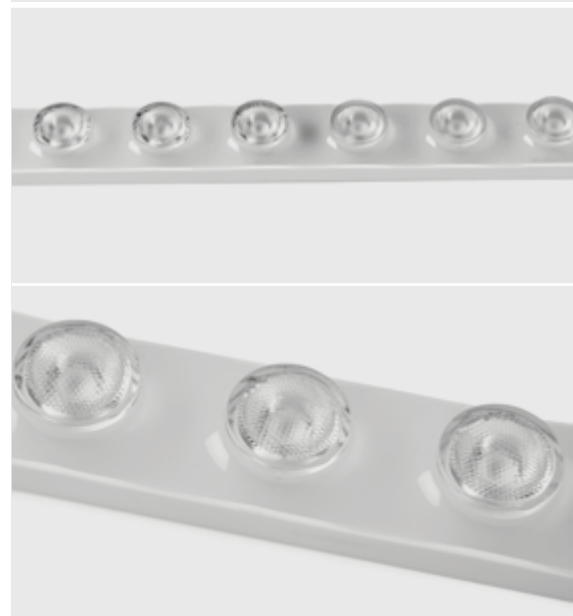

402901-02

HYDROFLEX OPTICS

1.000 / 4.000 mm length, 18.5mm x 9.5mm section, TOP bended encapsulated flexible LED strip for linear lighting, outdoor and indoor; LED circuit completely encapsulated with UV and high-temperatures resistant polyurethane sheath, complete with lenses for wall washing effect. Double power cable with male/female connectors included, suitable for in-line installation. Cuttable each 125 mm. Remote driver 24V DC needed. With nr. 48 Lumileds LED per meter. IP67 rating.

Technical features

Technical data

Wattage	18 WATT / meter
IP Rating	IP67
Material	High performances UV resistant polyurethane
Light source	Lumileds LED
Transformer	Constant voltage 24V DC remote power supply
Power cable	Supplied with male/female connectors and 20 cm cables for loop-in loop-out