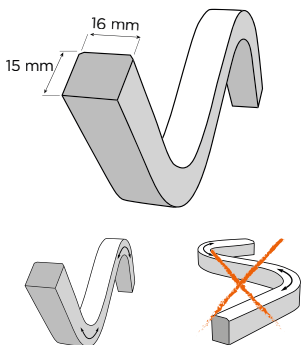

402901-02

HYDROFLEX OPTICS

1.000 / 4.000 mm length, 18.5mm x 9.5mm section, TOP bended encapsulated flexible LED strip for linear lighting, outdoor and indoor; LED circuit completely encapsulated with UV and high-temperatures resistant polyurethane sheath, complete with lenses for wall washing effect. Double power cable with male/female connectors included, suitable for in-line installation. Cuttable each 125 mm. Remote driver 24V DC needed. With nr. 48 Lumileds LED per meter. IP67 rating.

Technical features

Technical data

Wattage	18 WATT / meter
IP Rating	IP67
Material	High performances UV resistant polyurethane
Light source	Lumileds LED
Transformer	Constant voltage 24V DC remote power supply
Power cable	Supplied with male/female connectors and 20 cm cables for loop-in loop-out

IP Rating IP67

Gross weight 1,20 Kg

AC082

MOUNTING CLIP FOR HYDROFLEX OPTICS

Mounting clip for Hydroflex Optics realized in Stainless steel, clip to be applied every 40 cm, to secure with screws. Ideal for bended installations.

AC083

ALUMINUM LINEAR PROFILE FOR HYDROFLEX OPTICS

1.000 mm Linear profile for Hydroflex Optics realized in Anodized aluminum. Ideal for straight installations.

AC084

LEADER CABLE FOR HYDROFLEX OPTICS (MALE + FEMALE)