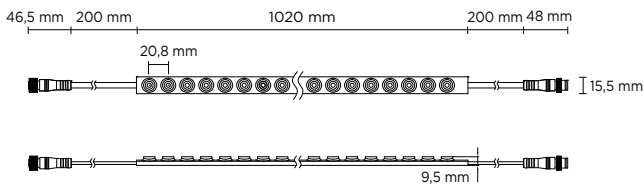

402901-02

HYDROFLEX OPTICS

1.000 / 4.000 mm length, 18.5mm x 9.5mm section, TOP bended encapsulated flexible LED strip for linear lighting, outdoor and indoor; LED circuit completely encapsulated with UV and high-temperatures resistant polyurethane sheath, complete with lenses for wall washing effect. Double power cable with male/female connectors included, suitable for in-line installation. Cuttable each 125 mm. Remote driver 24V DC needed. With nr. 48 Lumileds LED per meter. IP67 rating.

Technical features

Technical data

Wattage	18 WATT / meter
IP Rating	IP67
Material	High performances UV resistant polyurethane
Light source	Lumileds LED
Transformer	Constant voltage 24V DC remote power supply
Power cable	Supplied with male/female connectors and 20 cm cables for loop-in loop-out

Technical data

Wattage 18 WATT

IP Rating IP67

Gross weight 0,30 Kg

402902		HYDROFLEX OPTICS 4000		
light source	light beam options	lumen output (lm)	lumin. efficacy (lm/w)	
3000°K warm-white				
led	30°	6.684	92.83	
led	60°	6.576	91.34	

IP Rating IP67

Gross weight 1,20 Kg

AC082

MOUNTING CLIP FOR HYDROFLEX OPTICS

Mounting clip for Hydroflex Optics realized in Stainless steel, clip to be applied every 40 cm, to secure with screws. Ideal for bended installations.