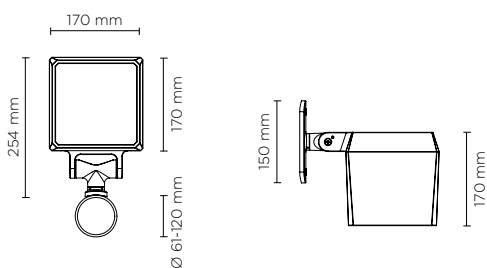

808002 - 808004

QUBO MAXI POLE

Designed by
NAVA + AROSIO

Pole-mounted projector for outdoor installation on a pole; with U shape fixing bracket allowing vertical adjustment of +90° / -40°. Phospho-chromatised and polyester powder coated die-cast copper-free aluminium base and head, tempered safety glass, moulded silicone gaskets, with screws in stainless steel. Built-in LED driver. IP66 rating.

808002

808004

Technical features

Available on request

Technical data

IP Rating	IP66
IK Rating	IK10
Material	High corrosion resistance die-cast copper-free aluminum body
Coating	Polyester powder coating with phosphochromating pre-finish
Screws	Stainless steel
Transformer	Electrical power supply 220/240V 50/60Hz built-in
Gasket	Silicone rubber
Glass	Tempered
Power cable	5 mt. Power cable included

Colors options

- Textured Grey RAL 9006
- Anthracite Grey RAL 7016
- Matt Black (on request)

Technical data

Wattage	42 WATT
Light source	1 x COB CREE "CXB 2540" LED
Gross weight	4,90 Kg

808004		QUBO MAXI HP POLE - 38 WATT 220-240V 50-60HZ		
light source	light beam options	lumen output (lm)	lumin. efficacy (lm/w)	
3000°K warm-white				
high-power led	4°	4.300	113.15	
high-power led	10°	4.260	112.10	
high-power led	28°	4.210	110.79	
high-power led	55°			
4000°K neutral-white				
high-power led	4°	4.400	115.79	
high-power led	10°	4.360	114.74	
high-power led	28°	4.310	113.42	
high-power led	55°	3.664	96.41	
2700°K CCT available on request				

Colors options

- Textured Grey RAL 9006
- Anthracite Grey RAL 7016
- Matt Black (on request)

Technical data

Wattage	38 WATT
Light source	6 x CREE "XHP35" LED
Gross weight	4,90 Kg

POLES & ACCESSORIES

Full technical details of poles and accessories for poles are available at the end of the catalogue