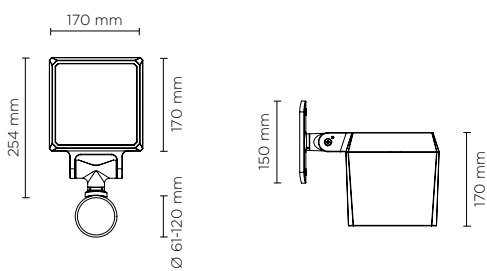

808002 - 808004

QUBO MAXI POLE

Designed by
NAVA + AROSIO

Pole-mounted projector for outdoor installation on a pole; with U shape fixing bracket allowing vertical adjustment of +90° / -40°. Phospho-chromatised and polyester powder coated die-cast copper-free aluminium base and head, tempered safety glass, moulded silicone gaskets, with screws in stainless steel. Built-in LED driver. IP66 rating.

808002

808004

Technical features

Available on request

Technical data

IP Rating	IP66
IK Rating	IK10
Material	High corrosion resistance die-cast copper-free aluminum body
Coating	Polyester powder coating with phosphochromating pre-finish
Screws	Stainless steel
Transformer	Electrical power supply 220/240V 50/60Hz built-in
Gasket	Silicone rubber
Glass	Tempered
Power cable	5 mt. Power cable included

Colors options

- Textured Grey RAL 9006
- Anthracite Grey RAL 7016
- Matt Black (on request)

Technical data

Wattage	42 WATT
Light source	1 x COB CREE "CXB 2540" LED
Gross weight	4,90 Kg

808004		QUBO MAXI HP POLE - 38 WATT 220-240V 50-60HZ		
light source	light beam options	lumen output (lm)	lumin. efficacy (lm/w)	
3000°K warm-white				
high-power led	4°	4.300	113.15	
high-power led	10°	4.260	112.10	
high-power led	28°	4.210	110.79	
high-power led	55°			
4000°K neutral-white				
high-power led	4°	4.400	115.79	
high-power led	10°	4.360	114.74	
high-power led	28°	4.310	113.42	
high-power led	55°	3.664	96.41	
2700°K CCT available on request				

Colors options

- Textured Grey RAL 9006
- Anthracite Grey RAL 7016
- Matt Black (on request)

Technical data

Wattage	38 WATT
Light source	6 x CREE "XHP35" LED
Gross weight	4,90 Kg

POLES & ACCESSORIES

Full technical details of poles and accessories for poles are available at the end of the catalogue