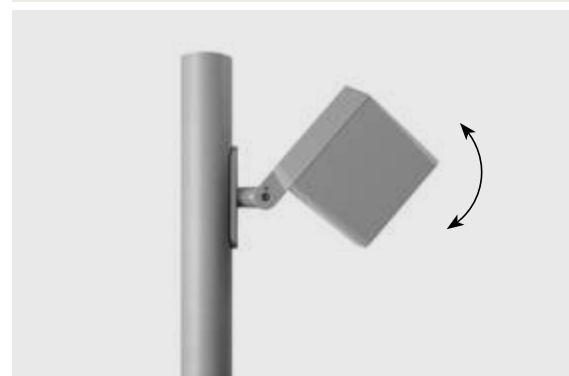

808002 - 808004

QUBO MAXI POLE

Designed by
NAVA + AROSIO

Pole-mounted projector for outdoor installation on a pole; with U shape fixing bracket allowing vertical adjustment of +90° / -40°. Phospho-chromatised and polyester powder coated die-cast copper-free aluminium base and head, tempered safety glass, moulded silicone gaskets, with screws in stainless steel. Built-in LED driver. IP66 rating.

808002

808004

Technical features

Available on request

Technical data

IP Rating	IP66
IK Rating	IK10
Material	High corrosion resistance die-cast copper-free aluminum body
Coating	Polyester powder coating with phosphochromating pre-finish
Screws	Stainless steel
Transformer	Electrical power supply 220/240V 50/60Hz built-in
Gasket	Silicone rubber
Glass	Tempered
Power cable	5 mt. Power cable included

808002		QUBO MAXI COB POLE - 42 WATT 220-240V 50-60HZ		
light source	light beam options	lumen output (lm)	lumin. efficacy (lm/w)	
3000°K warm-white				
cob led	14°	4.950	117.85	
cob led	35°	4.752	113.14	
cob led	55°	4.560	108.57	
4000°K neutral-white				
cob led	14°	5.265	125.36	
cob led	35°	5.000	119.05	
cob led	55°	4.770	113.57	
2700°K CCT available on request				