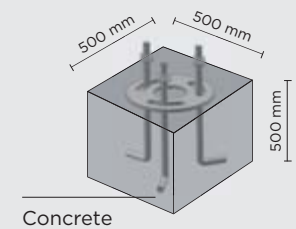

601504

PROMENADE SQUARE 02

1000mm height bollard, square shape, for outdoor surface installation, 360° downward light emission, phospho-chromatised and polyester powder coated extruded aluminum body and die-cast aluminium cover. Polycarbonate Fresnel diffuser, moulded silicone gasket and stainless steel screws. Anchorage flange with threaded bolts included. Built-in LED driver 220-240V 50-60Hz, with 1 x COB CREE "CXB 1520" LED. IP66 rating.

light source	light beam options	lumen output (lm)	lumin. efficacy (lm/w)
3000°K warm-white			
cob led	■ 360°	2.900	111.54
4000°K neutral-white			
cob led	■ 360°	3.100	119.23

Finish color options:

- Textured Grey
RAL 9006
- Anthracite Grey
RAL 7016
- Matt Black
(on request)

Technical features

Technical data

Wattage	26 WATT
IP Rating	IP66
IK Rating	IK10
Material	High corrosion resistance die-cast copper-free aluminum body
Coating	Polyester powder coating with phosphochromating pre-finish
Light source	NR. 1 COB CREE "CXB 1520" LED
Screws	Stainless steel
Transformer	Electronic power supply 220/240V 50/60Hz built-in
Gasket	Silicone rubber
Glass	Tempered
Cable gland	M16 rubber grommet
Power cable:	not included
Gross weight	7,30 Kg

AC053 - Base Plate

1005 mm

140x140 mm