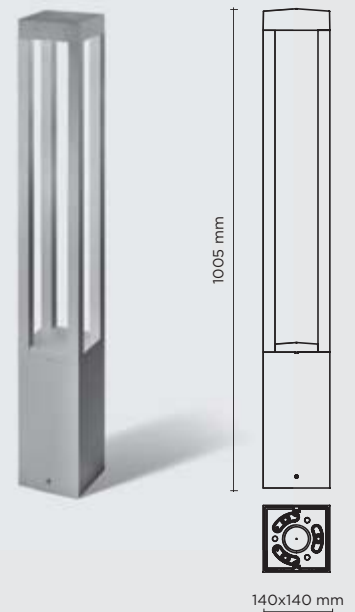

601504

PROMENADE SQUARE 02

1000mm height bollard, square shape, for outdoor surface installation, 360° downward light emission, phospho-chromatised and polyester powder coated extruded aluminum body and die-cast aluminium cover. Polycarbonate Fresnel diffuser, moulded silicone gasket and stainless steel screws. Anchorage flange with threaded bolts included. Built-in LED driver 220-240V 50-60Hz, with 1 x COB CREE "CXB 1520" LED. IP66 rating.

light source	light beam options	lumen output (lm)	lumin. efficacy (lm/w)
3000°K warm-white			
cob led	■ 360°	2.900	111.54
4000°K neutral-white			
cob led	■ 360°	3.100	119.23

Finish color options:

- Textured Grey
RAL 9006
- Anthracite Grey
RAL 7016
- Matt Black
(on request)

Technical features

Technical data

Wattage	26 WATT
IP Rating	IP66
IK Rating	IK10
Material	High corrosion resistance die-cast copper-free aluminum body
Coating	Polyester powder coating with phosphochromating pre-finish
Light source	NR. 1 COB CREE "CXB 1520" LED
Screws	Stainless steel
Transformer	Electronic power supply 220/240V 50/60Hz built-in
Gasket	Silicone rubber
Glass	Tempered
Cable gland	M16 rubber grommet
Power cable:	not included
Gross weight	7,30 Kg

AC053 - Base Plate

1005 mm

140x140 mm