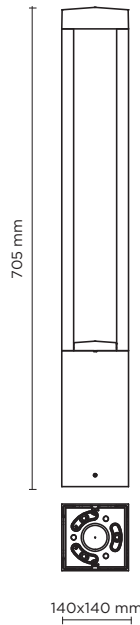

601503

PROMENADE SQUARE 01

700mm height bollard, square shape, for outdoor surface installation, 360° downward light emission, phospho-chromatised and polyester powder coated extruded aluminum body and die-cast aluminium cover. Polycarbonate Fresnel diffuser, moulded silicone gasket and stainless steel screws. Anchorage flange with threaded bolts included. Built-in LED driver 220-240V 50-60Hz, with 1 x COB CREE "CXB 1520" LED. IP66 rating.

AC053 - Base Plate

Concrete

light source	light beam options	lumen output (lm)	lumin. efficacy (lm/w)
3000°K warm-white			
cob led	360°	2.900	111.54
4000°K neutral-white			
cob led	360°	3.100	119.23

Finish color options:

- Textured Grey
RAL 9006
- Anthracite Grey
RAL 7016
- Matt Black
(on request)

Technical features

Technical data

Wattage	26 WATT
IP Rating	IP66
IK Rating	IK10
Material	High corrosion resistance die-cast copper-free aluminum body
Coating	Polyester powder coating with phosphochromating pre-finish
Light source	NR. 1 COB CREE "CXB 1520" LED
Screws	Stainless steel
Transformer	Electronic power supply 220/240V 50/60Hz built-in
Gasket	Silicone rubber
Glass	Tempered
Cable gland	M16 rubber grommet
Power cable:	not included
Gross weight	6,80 Kg