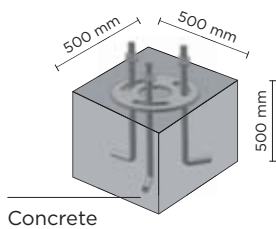

601503

PROMENADE SQUARE 01

700mm height bollard, square shape, for outdoor surface installation, 360° downward light emission, phospho-chromatised and polyester powder coated extruded aluminum body and die-cast aluminium cover. Polycarbonate Fresnel diffuser, moulded silicone gasket and stainless steel screws. Anchorage flange with threaded bolts included. Built-in LED driver 220-240V 50-60Hz, with 1 x COB CREE "CXB 1520" LED. IP66 rating.

AC053 - Base Plate

Concrete

light source	light beam options	lumen output (lm)	lumin. efficacy (lm/w)
3000°K warm-white			
cob led	360°	2.900	111.54
4000°K neutral-white			
cob led	360°	3.100	119.23

Finish color options:

- Textured Grey
RAL 9006
- Anthracite Grey
RAL 7016
- Matt Black
(on request)

Technical features

Technical data

Wattage	26 WATT
IP Rating	IP66
IK Rating	IK10
Material	High corrosion resistance die-cast copper-free aluminum body
Coating	Polyester powder coating with phosphochromating pre-finish
Light source	NR. 1 COB CREE "CXB 1520" LED
Screws	Stainless steel
Transformer	Electronic power supply 220/240V 50/60Hz built-in
Gasket	Silicone rubber
Glass	Tempered
Cable gland	M16 rubber grommet
Power cable:	not included
Gross weight	6,80 Kg