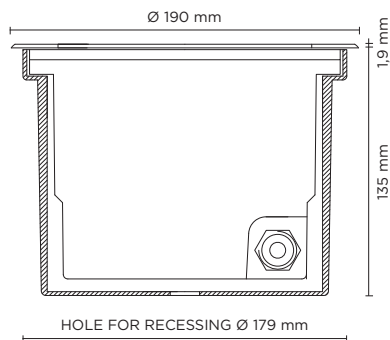

201024

HYDROFLOOR MEDIUM

Round ground-recessed luminaire for outdoor installation, Phospho-chromatised and polyester powder coated die-cast copper-free aluminium body and stainless steel AISI 304 frame, tempered safety glass, moulded silicone gasket. Built-in LED driver 220-240V 50-60Hz, with 5 CREE XP-G3 LED. IP67 rating.

light source	light beam options	lumen output (lm)	lumin. efficacy (lm/w)
3000°K warm-white			
high-power led	10°	720	90.00
high-power led	30°	684	85.50
high-power led	45°	650	81.25
4000°K neutral-white			
high-power led	10°	750	93.75
high-power led	30°	713	89.13
high-power led	45°	677	84.63

Finish color options:

Stainless Steel (on request)

Technical features

Technical data

Wattage	8 WATT
IP Rating	IP67
IK Rating	IK10
Material	High corrosion resistance die-cast copper-free aluminum body
Ring	Stainless steel AISI 304
Coating	Polyester powder coating with phosphochromating pre-finish
Light source	N. 5 x 1.5W CREE "XP-G3" LED
Screws	Stainless steel
Transformer	Electronic power supply 220/240V 50/60Hz built-in
Static weight resistance	Max 5000 Kg
Gasket	Silicone rubber
Glass	Tempered
Cable gland	M20
Adjustable	+/- 15 degrees
Power cable	1 mt. neoprene power cable included
Gross weight	2,20 Kg
Included	Polypropilene recessing box included